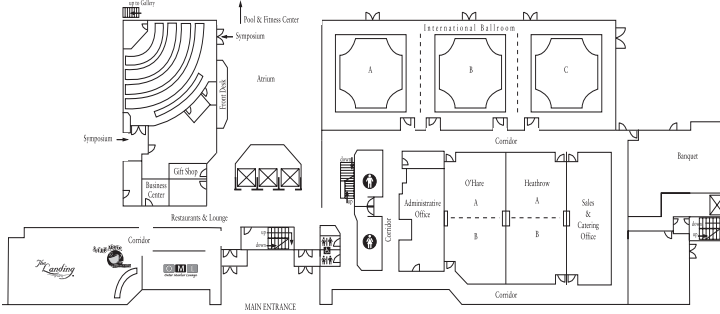

### Lobby Level

## Crowne Plaza Indianapolis Airport

Room	Sq. Ft.	Theatre	Classroom	Banquet	Conference	U-Shape	Reception	Dimensions
International Ballroom	4800	600	270	300			300	40' x 120'
Ballroom A, B, C (each)	1600	180	90	90	50	40	90	40' x 40'
LaGuardia, Lambert, Lindbergh, Logan, O'Hare, Heathrow (A and B combined)	1250	120	50	80	48	42	80	25' x 50'
LaGuardia, Lambert, Lindbergh, Logan, O'Hare, Heathrow (A or B)	625	60	30	40	23	23	40	25' x 25'
Amphitheater	2150	100						43' x 50'
Symposium	1482		72					38' x 39'
Boardroom	700				12			25' x 28'
McCarran	500				10			20' x 25'
Gatwick	500				10			20' x 25'
Stapleton	500				10			20' x 25'
Hartsfield	500				10			20' x 25'
Atrium				300				