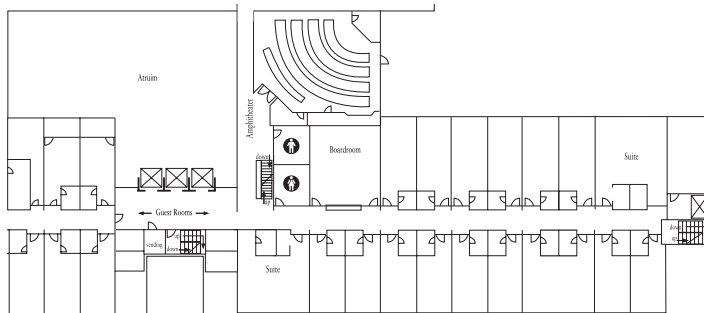

Third Level

Lower Level