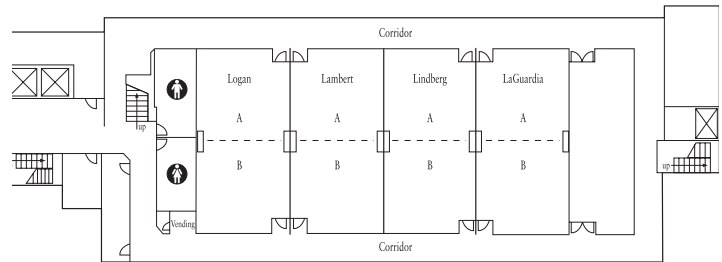

### Lobby Level

### Second Level

## Crowne Plaza Indianapolis Airport

Room	Sq. Ft.	Theatre	Classroom	Banquet	Conference	U-Shape	Reception	Dimensions
International Ballroom	4800	600	270	300			300	40' x 120'
Ballroom A, B, C (each)	1600	180	90	90	50	40	90	40' x 40'
LaGuardia, Lambert, Lindbergh, Logan, O'Hare, Heathrow (A and B combined)	1250	120	50	80	48	42	80	25' x 50'
LaGuardia, Lambert, Lindbergh, Logan, O'Hare, Heathrow (A or B)	625	60	30	40	23	23	40	25' x 25'
Amphitheater	2150	100						43' x 50'
Symposium	1482		72					38' x 39'
Boardroom	700				12			25' x 28'
McCarran	500				10			20' x 25'
Gatwick	500				10			20' x 25'
Stapleton	500				10			20' x 25'
Hartsfield	500				10			20' x 25'
Atrium				300				