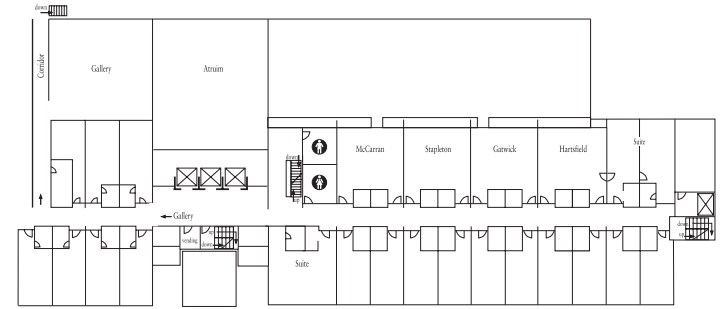

Second Level